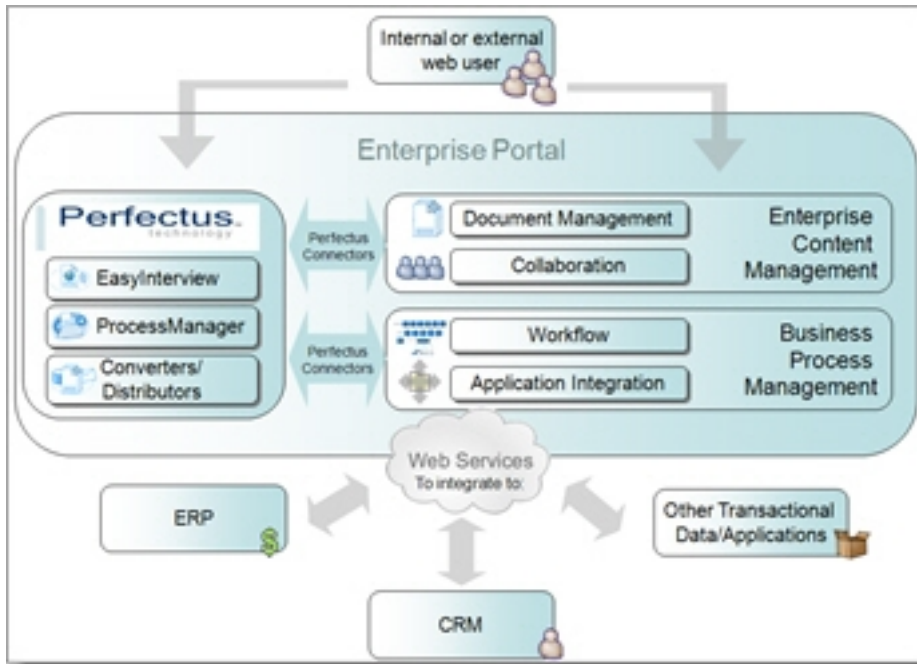

Perfectus works closely with the leading ECM vendors and their partners to create powerful customer focused solutions.

Integrating at all levels of the product, Perfectus is able to take advantage of best of breed content management, workflow, collaboration and general application integration.

Integrations include:

- Clause library
- Document repository
- Workflow
- Silent profiling of documents
- Workspace creation
- External pages to transactional data
- E-commerce gateways
- Portals

[Read more... >](#)